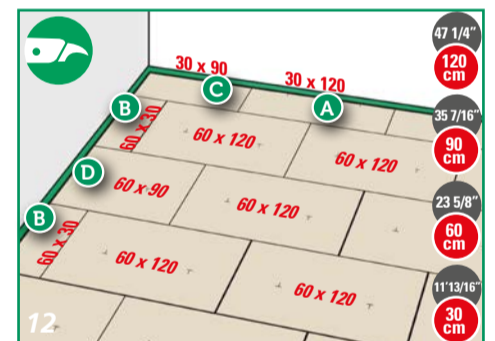

FINISHING

PLACE FLOORCOVERING WITHIN 48 HOURS