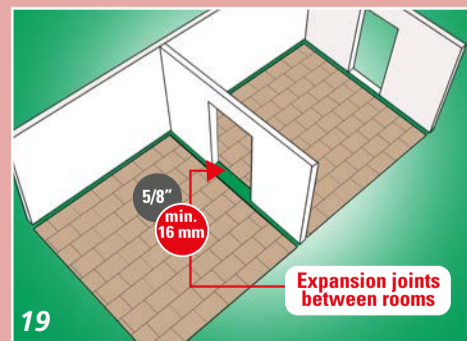

FINISHING

PLACE FLOORCOVERING WITHIN 48 HOURS