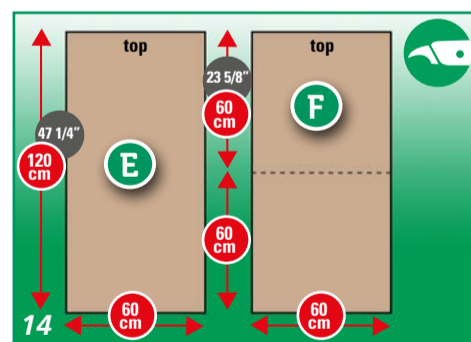

FINISHING

PLACE FLOORCOVERING WITHIN 48 HOURS