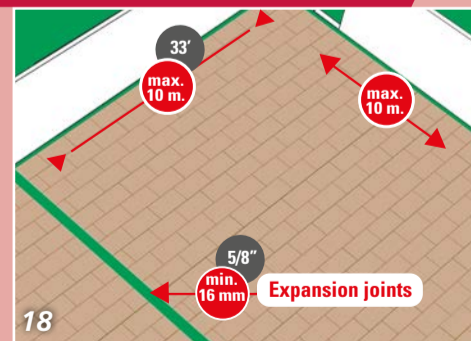

FINISHING

PLACE FLOORCOVERING WITHIN 48 HOURS