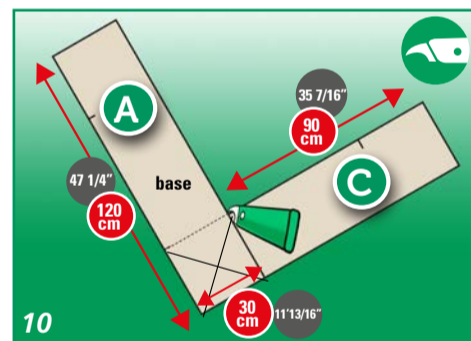

FINISHING

PLACE FLOORCOVERING WITHIN 48 HOURS