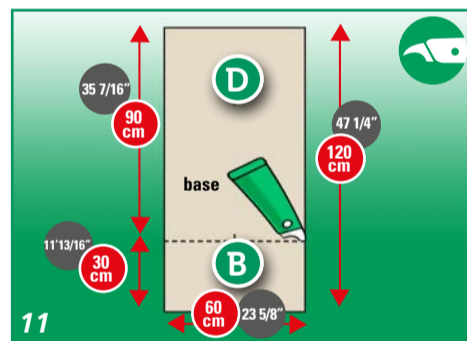

FINISHING

PLACE FLOORCOVERING WITHIN 48 HOURS