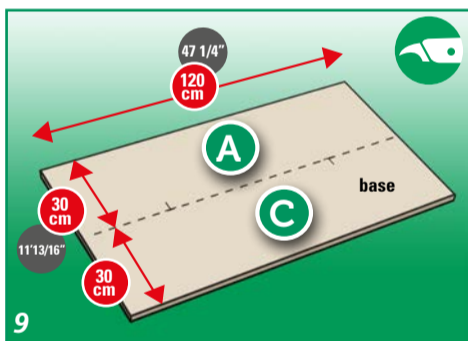

FINISHING

PLACE FLOORCOVERING WITHIN 48 HOURS