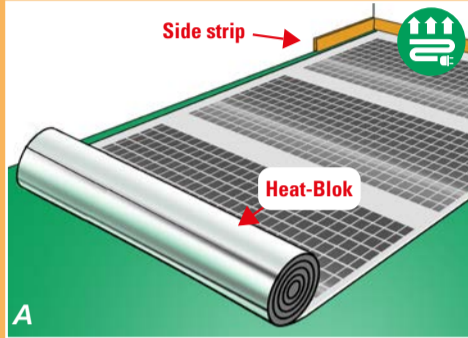

ELECTRICAL FLOOR HEATING