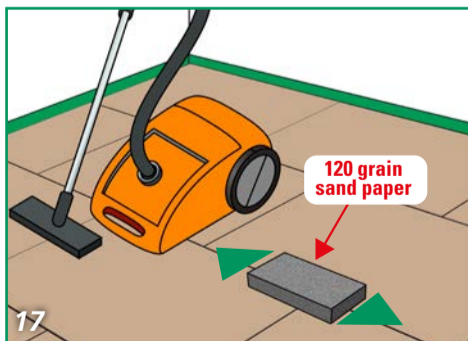

FITTING INSTRUCTIONS

FLOOR PREPARATION

ACCLIMATIZE 24 HOURS IN ADVANCE

ELECTRICAL FLOOR HEATING

ELECTRICAL FLOOR HEATING

WATER UNDERFLOOR HEATING

WATER UNDERFLOOR HEATING

FITTING INSTRUCTIONS

FINISHING

PLACE FLOORCOVERING WITHIN 48 HOURS