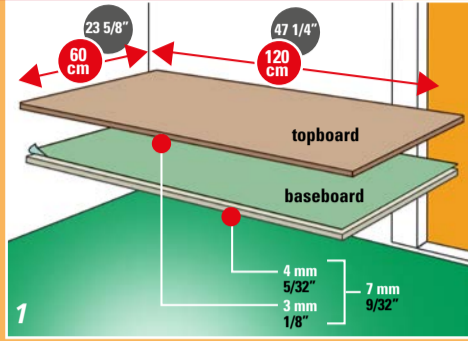

FITTING INSTRUCTIONS

FLOOR PREPARATION