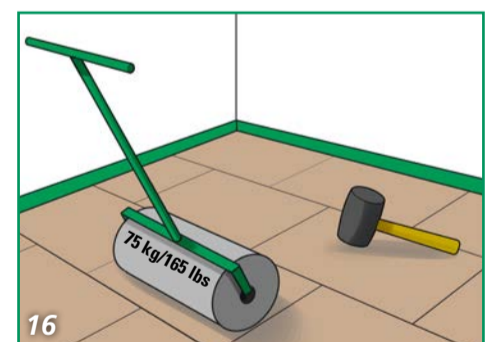

FINISHING

PLACE FLOORCOVERING WITHIN 48 HOURS