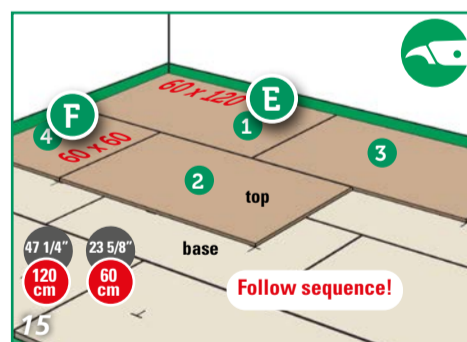

FINISHING

PLACE FLOORCOVERING WITHIN 48 HOURS